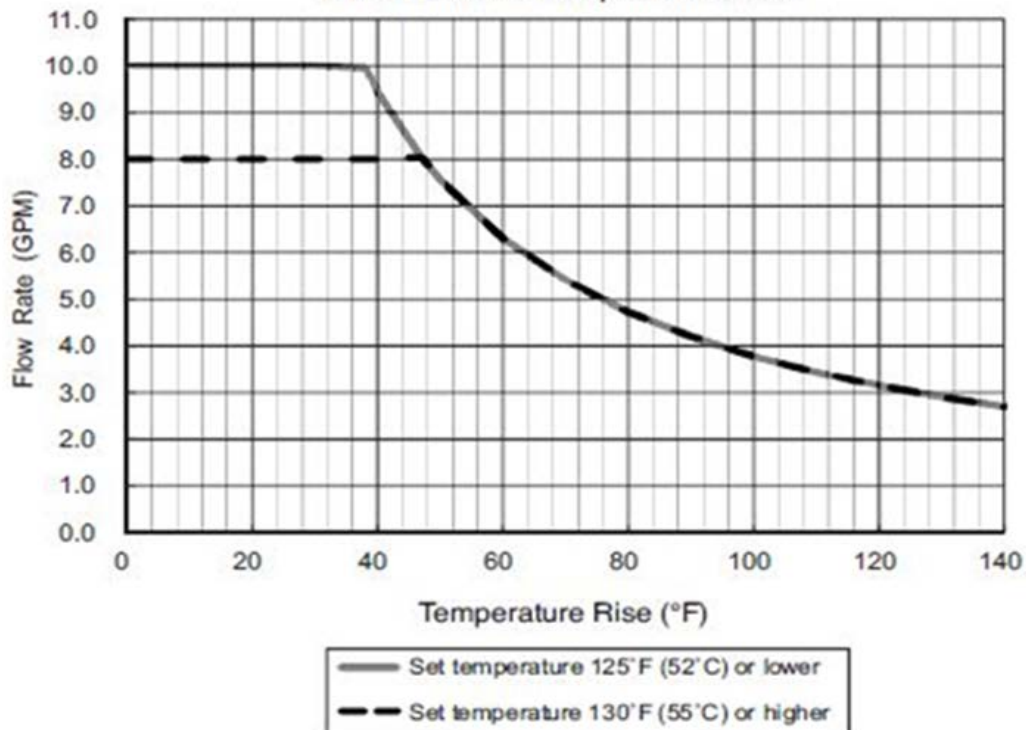

120,000 Btu Tankless Residential Gas Water Heater

Part #: 754125

540H

Flow Rate vs. Temperature Rise

Tankless Water Heater Valve Set

Part# 9007604005

Condensation Neutralizer

Part# 9007607005